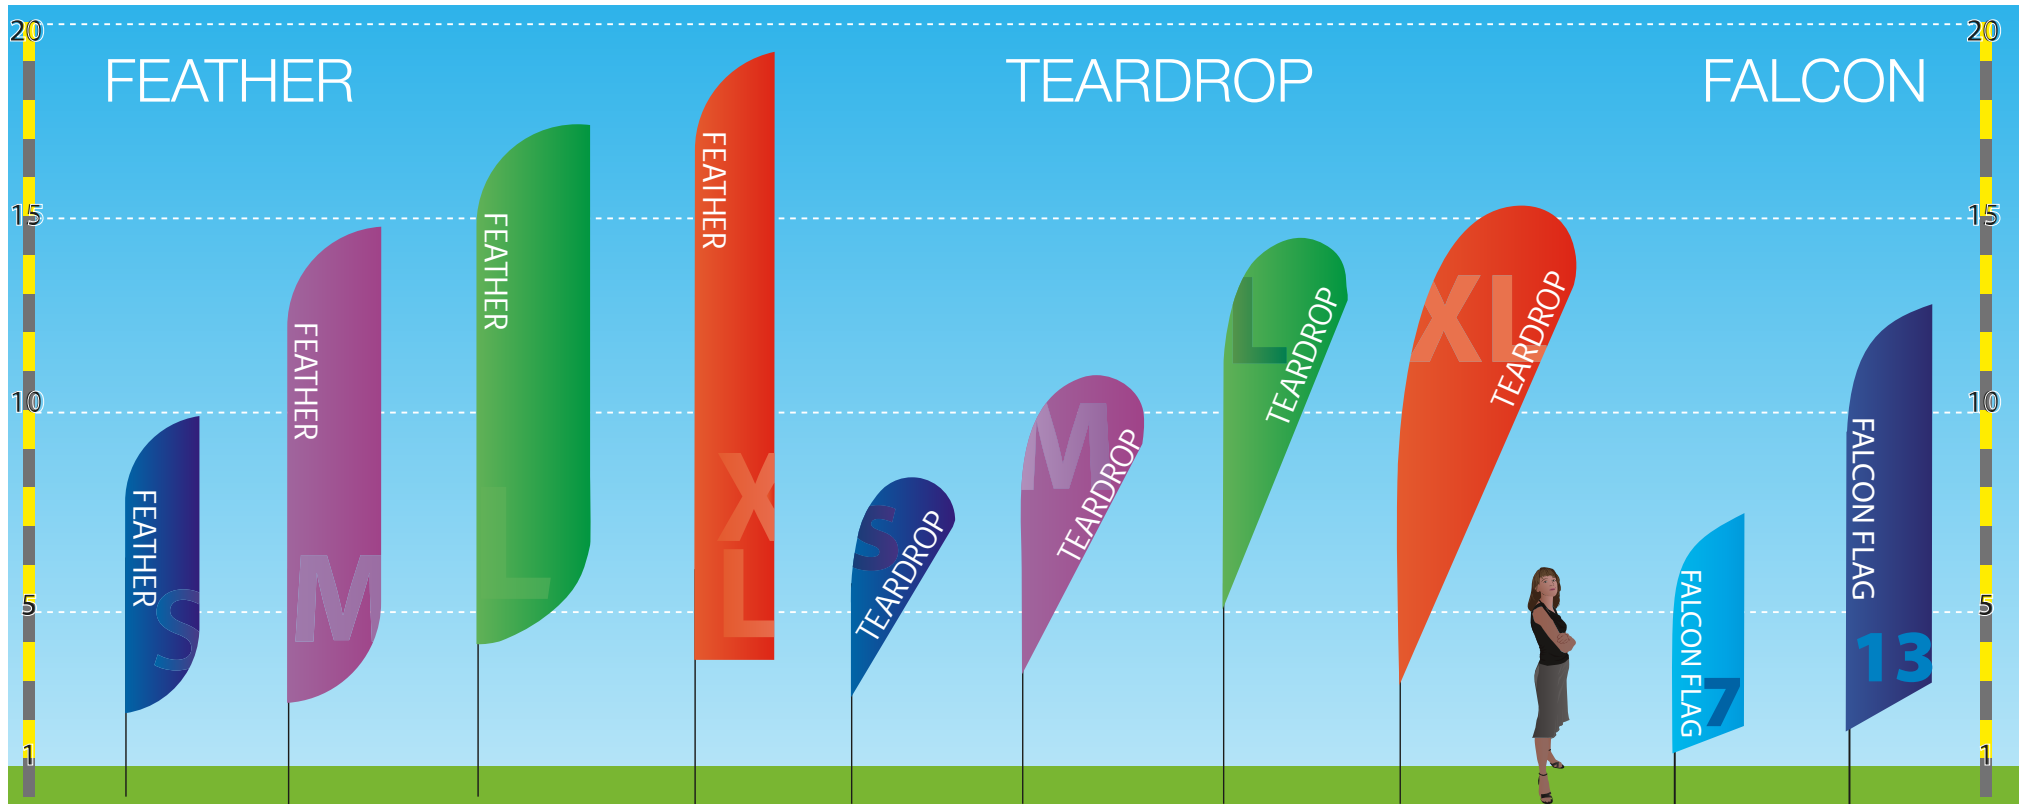

# FEATHER/TEARDROP

Fabric

FEATHER				TEARDROP				FALCON	
SMALL	MEDIUM	LARGE	X LARGE	SMALL	MEDIUM	LARGE	X LARGE	7ft.	13ft.
FBSM	FBMD	FBLG	FBXL	TDSM	TDMD	TDLD	TDXL	FAL7	FAL13
Total Height: 9.84'	Total Height: 15.75'	Total Height: 16.4'	Total Height: 19.7'	Total Height: 8.2'	Total Height: 11'	Total Height: 14.5'	Total Height: 15.75'	Total Height: 7'	Total Height: 13'
Banner Size: 23.6"W x 92"H	Banner Size: 29.5"W x 149"H	Banner Size: 34"W x 162.5"H	Banner Size: 25"W x 189"H	Banner Size: 35"W x 72"H	Banner Size: 41"W x 97"H	Banner Size: 40"W x 138"H	Banner Size: 46.5"W x 161"H	Banner Size: 20.5"W x 63.25"H	Banner Size: 27"W x 138"H
DOUBLE SIDED \$234.89	DOUBLE SIDED \$335.46	DOUBLE SIDED \$410.83	DOUBLE SIDED \$512.31	DOUBLE SIDED \$234.89	DOUBLE SIDED \$335.46	DOUBLE SIDED \$410.83	DOUBLE SIDED \$512.31	DOUBLE SIDED \$185.30	DOUBLE SIDED \$202.30
SINGLE SIDED \$150.58	SINGLE SIDED \$200.89	SINGLE SIDED \$243.66	SINGLE SIDED \$340.71	SINGLE SIDED \$150.58	SINGLE SIDED \$200.89	SINGLE SIDED \$243.66	SINGLE SIDED \$340.71	SINGLE SIDED \$117.30	SINGLE SIDED \$134.30

### Single-Sided

Image is printed on 1 side of the banner for single-sided displays. The back side shows the see-through mirror image of the front side.

Material: Mesh Fabric

Front

Back

### Double-Sided

Two single-sided banners are sewn back to back enabling a double-sided display. A block out material is sewn between the banners to prevent light from shining through.

Material: Mesh Fabric